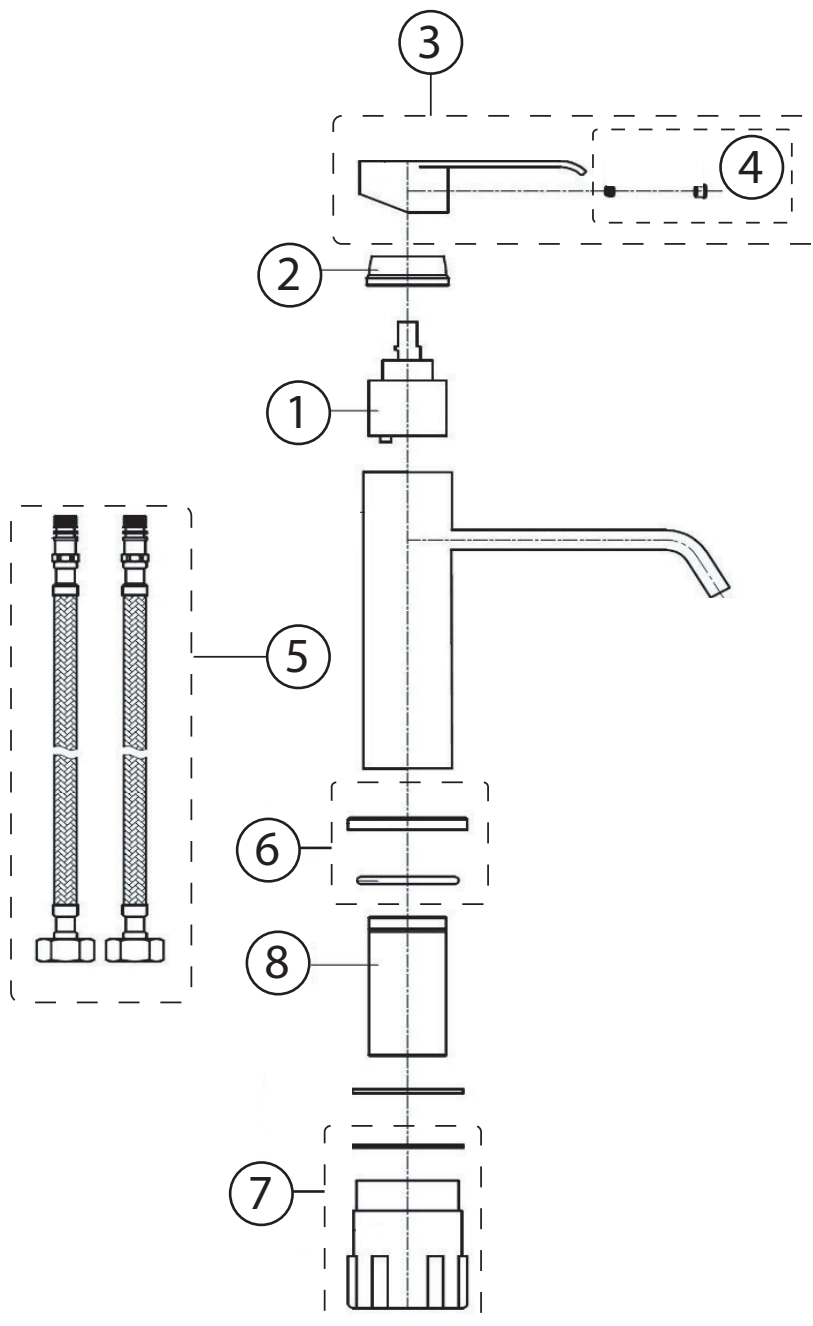

westerbergs loxia

Art: 20030240, 20030241, 20030242, 20030243
20030250, 20030251, 20030252, 20030253

Westerbergs Badrum Svarvaregatan 5, Box 525, SE-301 80 Halmstad SVERIGE

Phone: SE +46 (35) 15 45 50 NO +47 69 35 15 40 FI +358 02 07 43 50 00

westerbergs.com