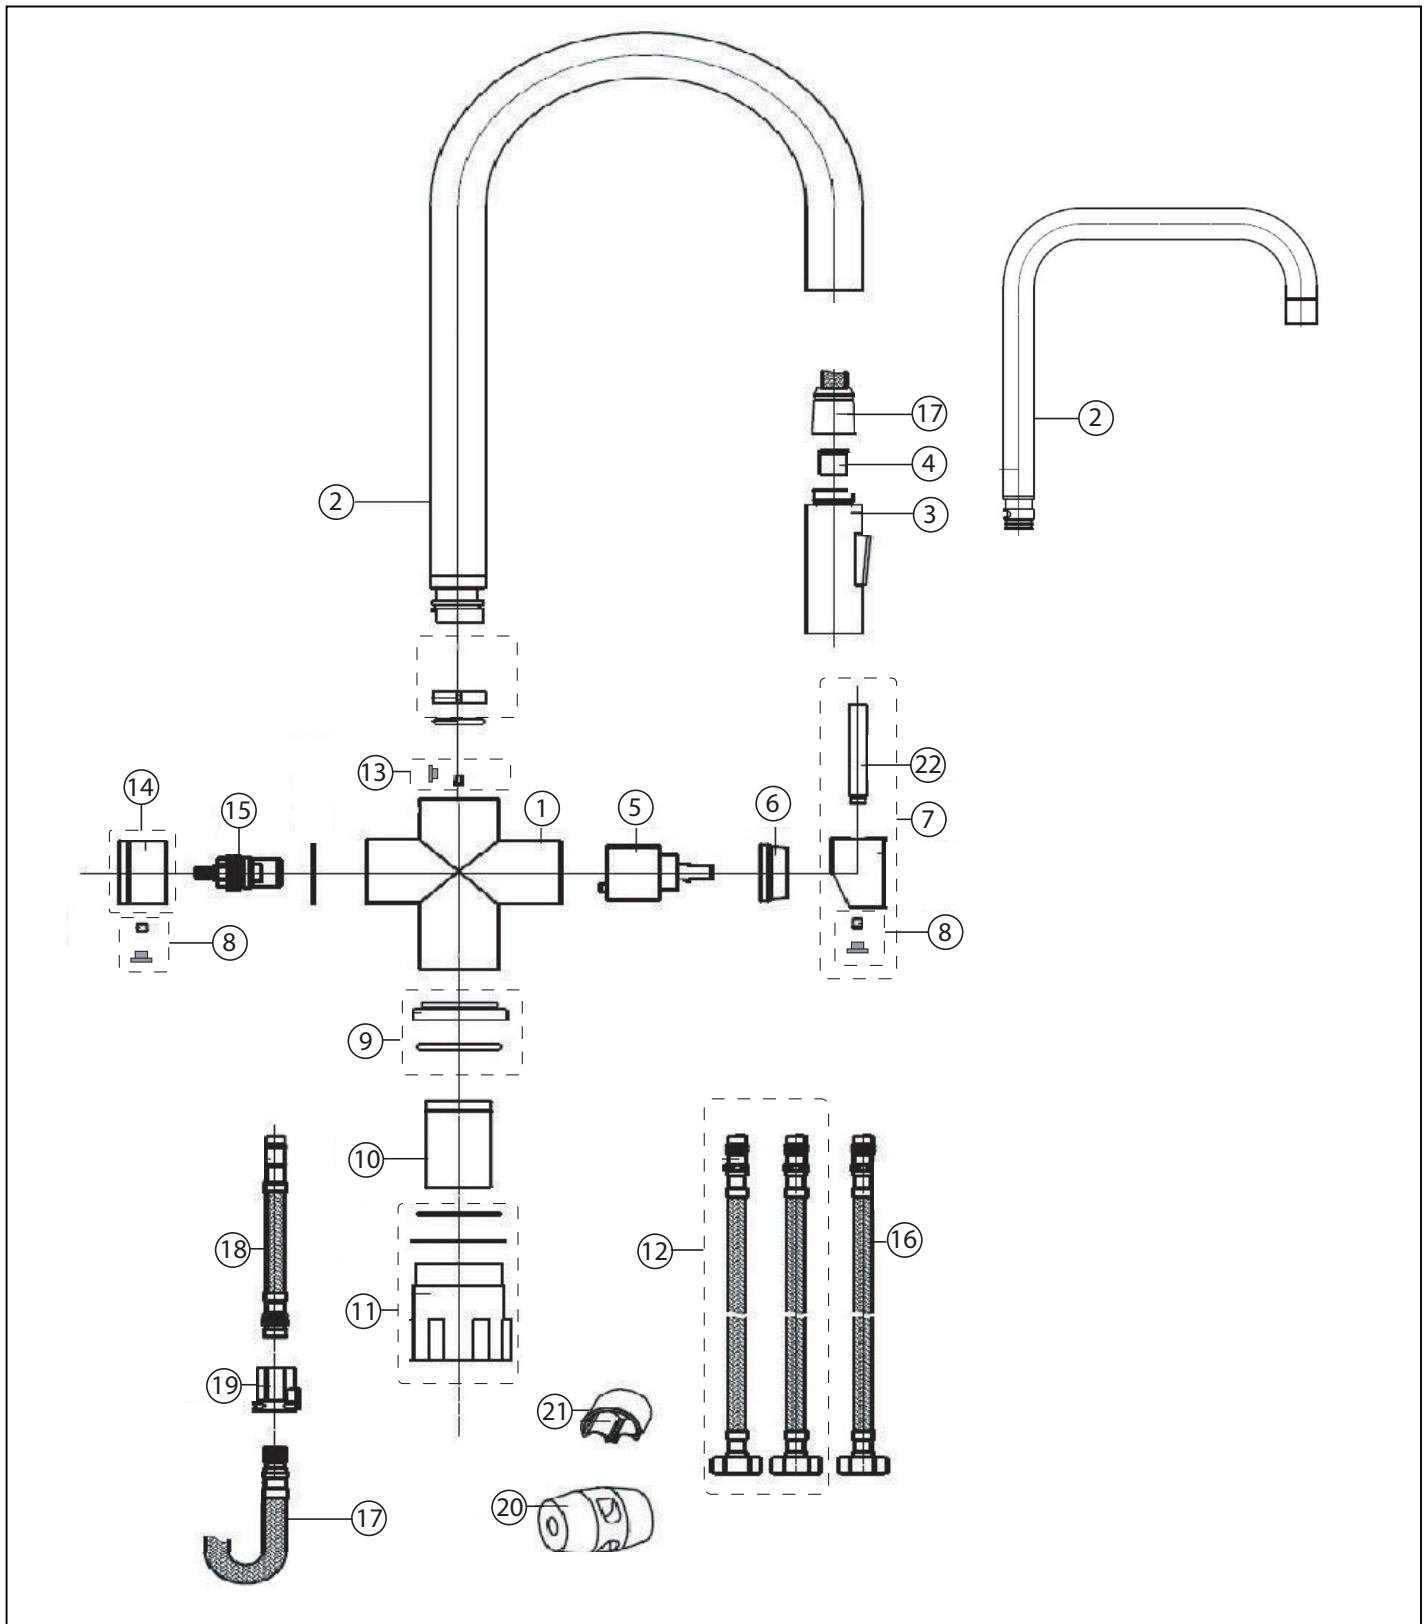

# westerbergs ciconia, strix & zenit XL

Art: 20030320, 20030321, 20030322, 20030323, 20030324, 20030325,  
20030350, 20030351, 20030352, 20030353, 20030354, 20030355,  
20030502, 20030503, 20030505

Westerbergs Badrum Svarvaregatan 5, Box 525, SE-301 80 Halmstad SVERIGE