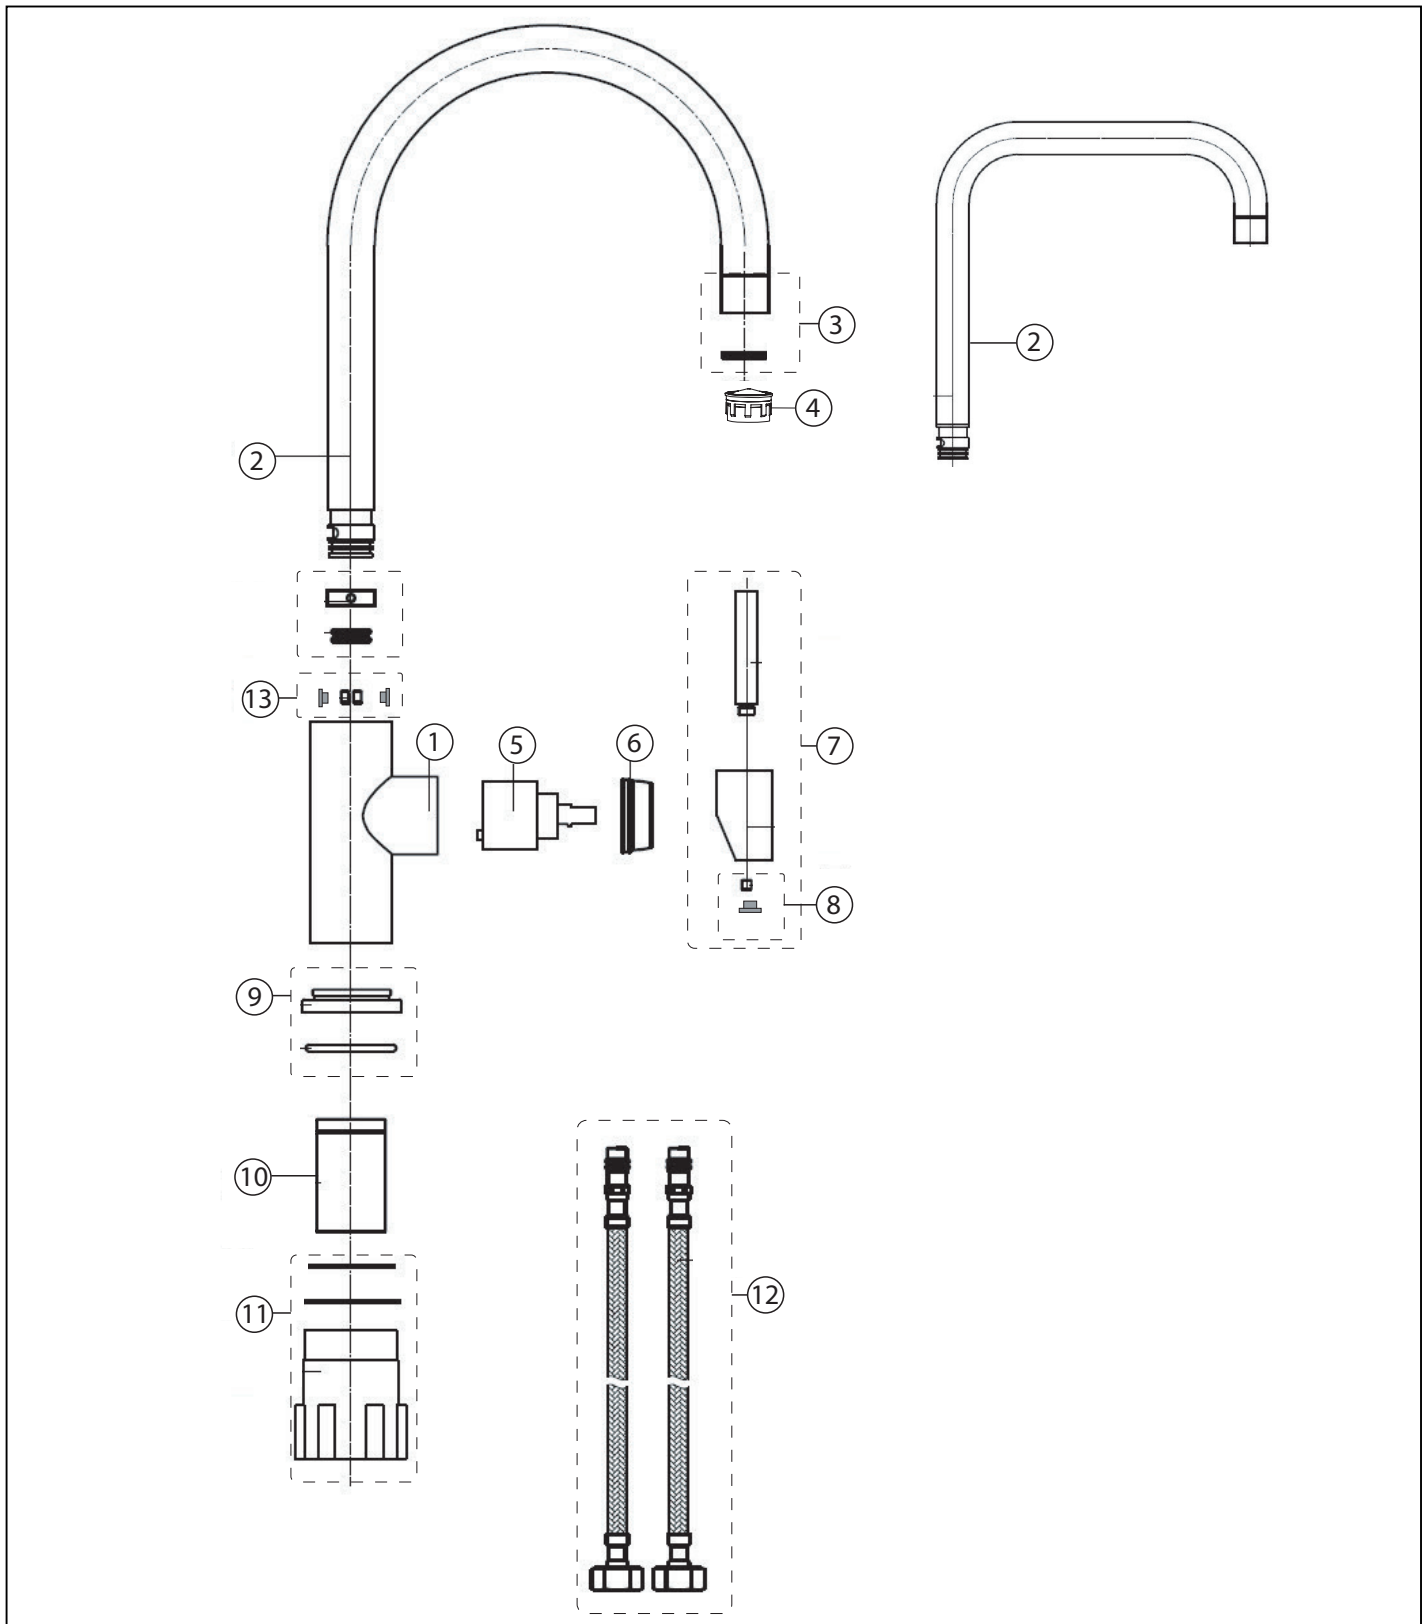

westerbergs ciconia & strix

Art: 20030310, 20030311, 20030312, 20030313, 20030314,
20030315, 20030340, 20030341, 20030342, 20030343,
20030344, 20030345

Westerbergs Badrum Svarvaregatan 5, Box 525, SE-301 80 Halmstad SVERIGE