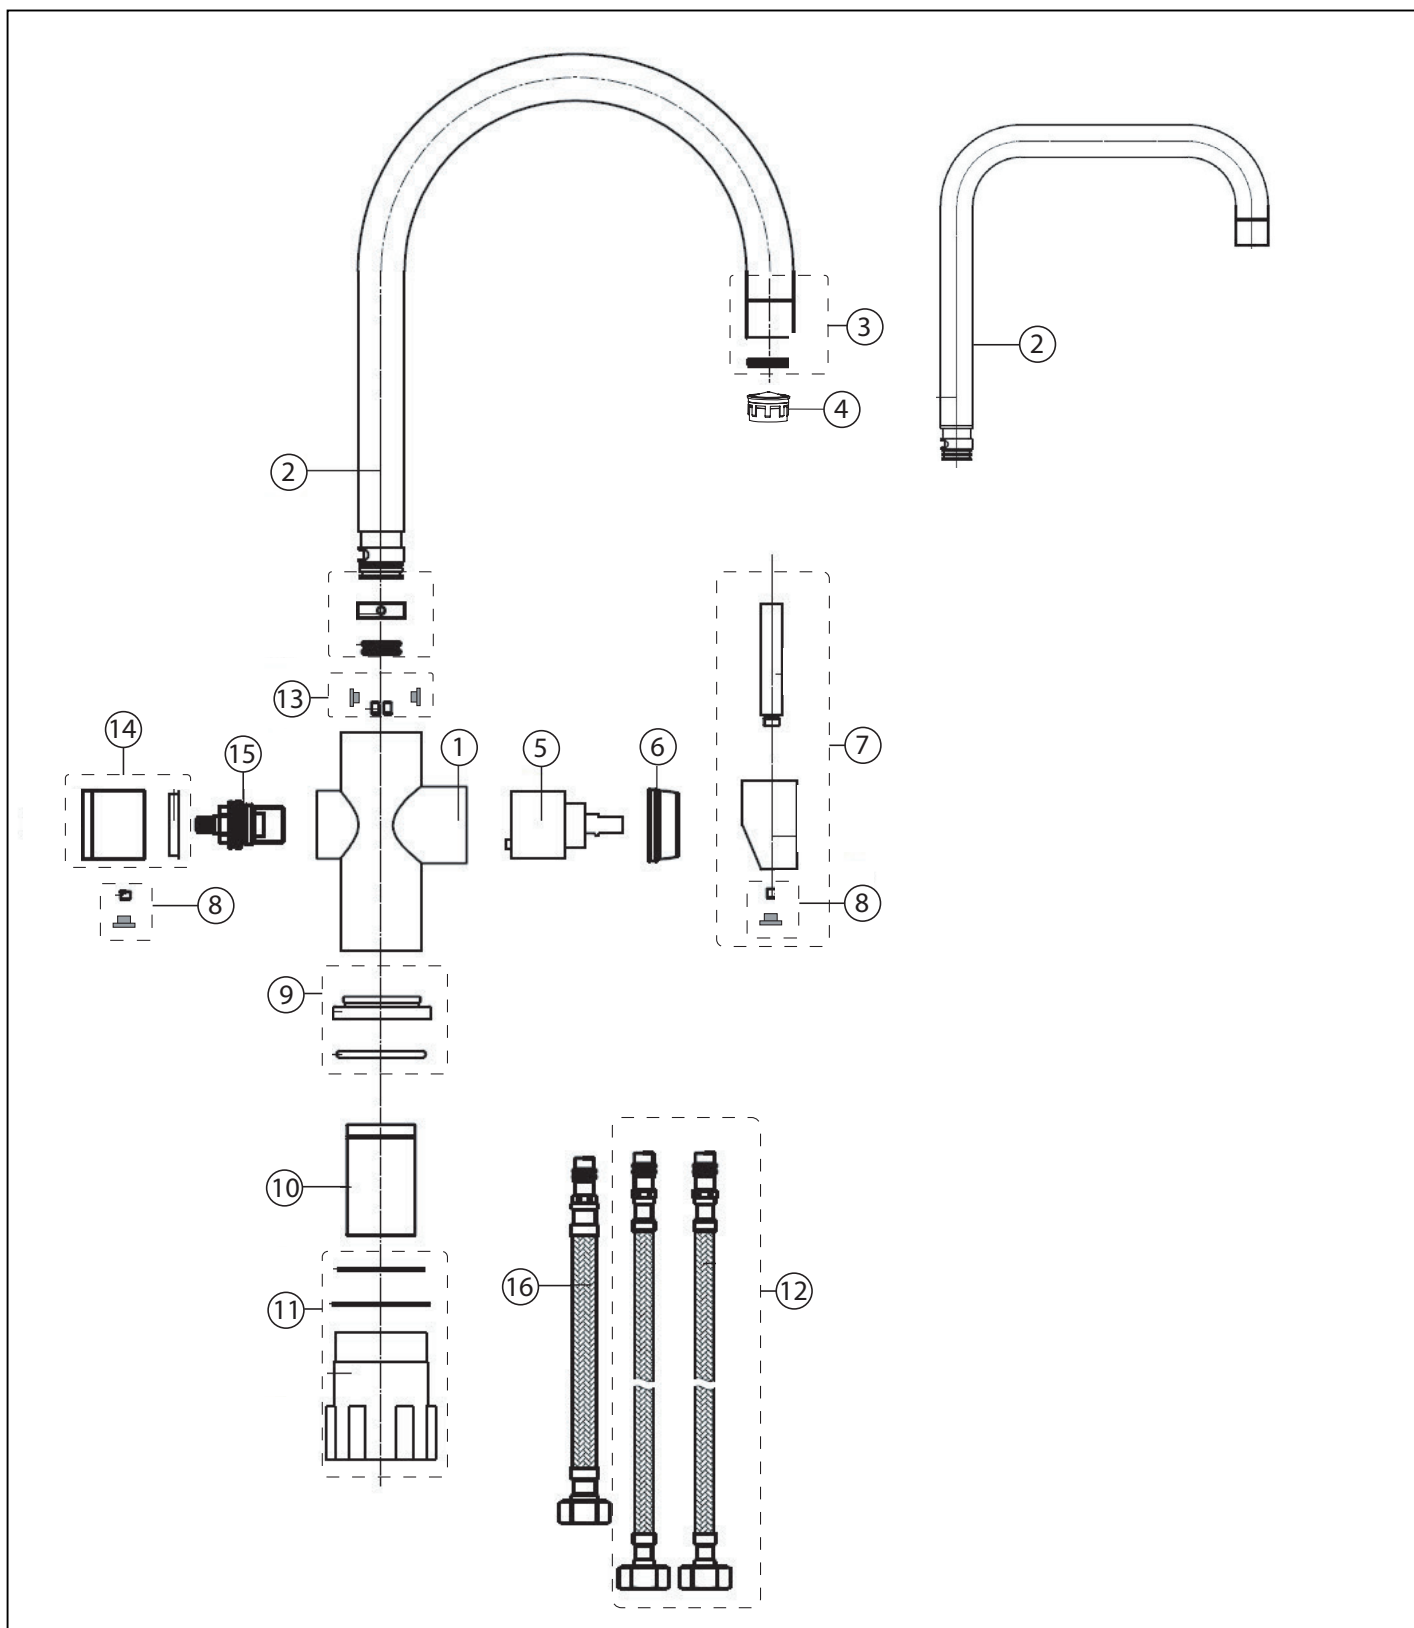

westerbergs ciconia & strix DW

Art: 20030300, 20030301, 20030302, 20030303, 20030304,
20030305, 20030330, 20030331, 20030332, 20030333,
20030334, 20030335

Westerbergs Badrum Svarvaregatan 5, Box 525, SE-301 80 Halmstad SVERIGE