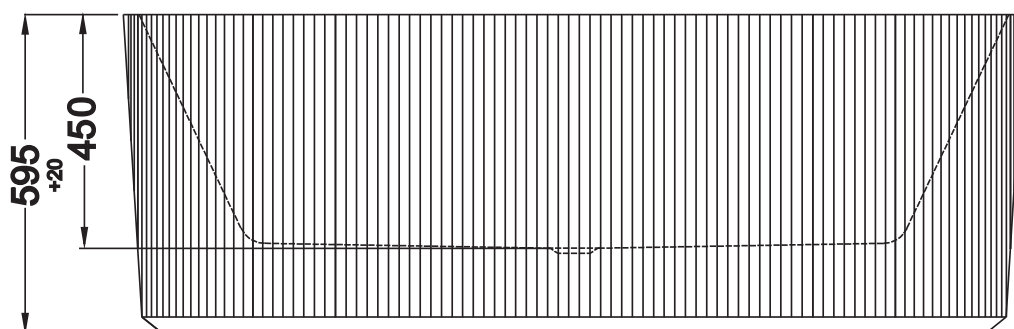

westerbergs stil

20230516 Art.nr: 20081036
Westerbergs Badrum part of Hata Brand Group AB.