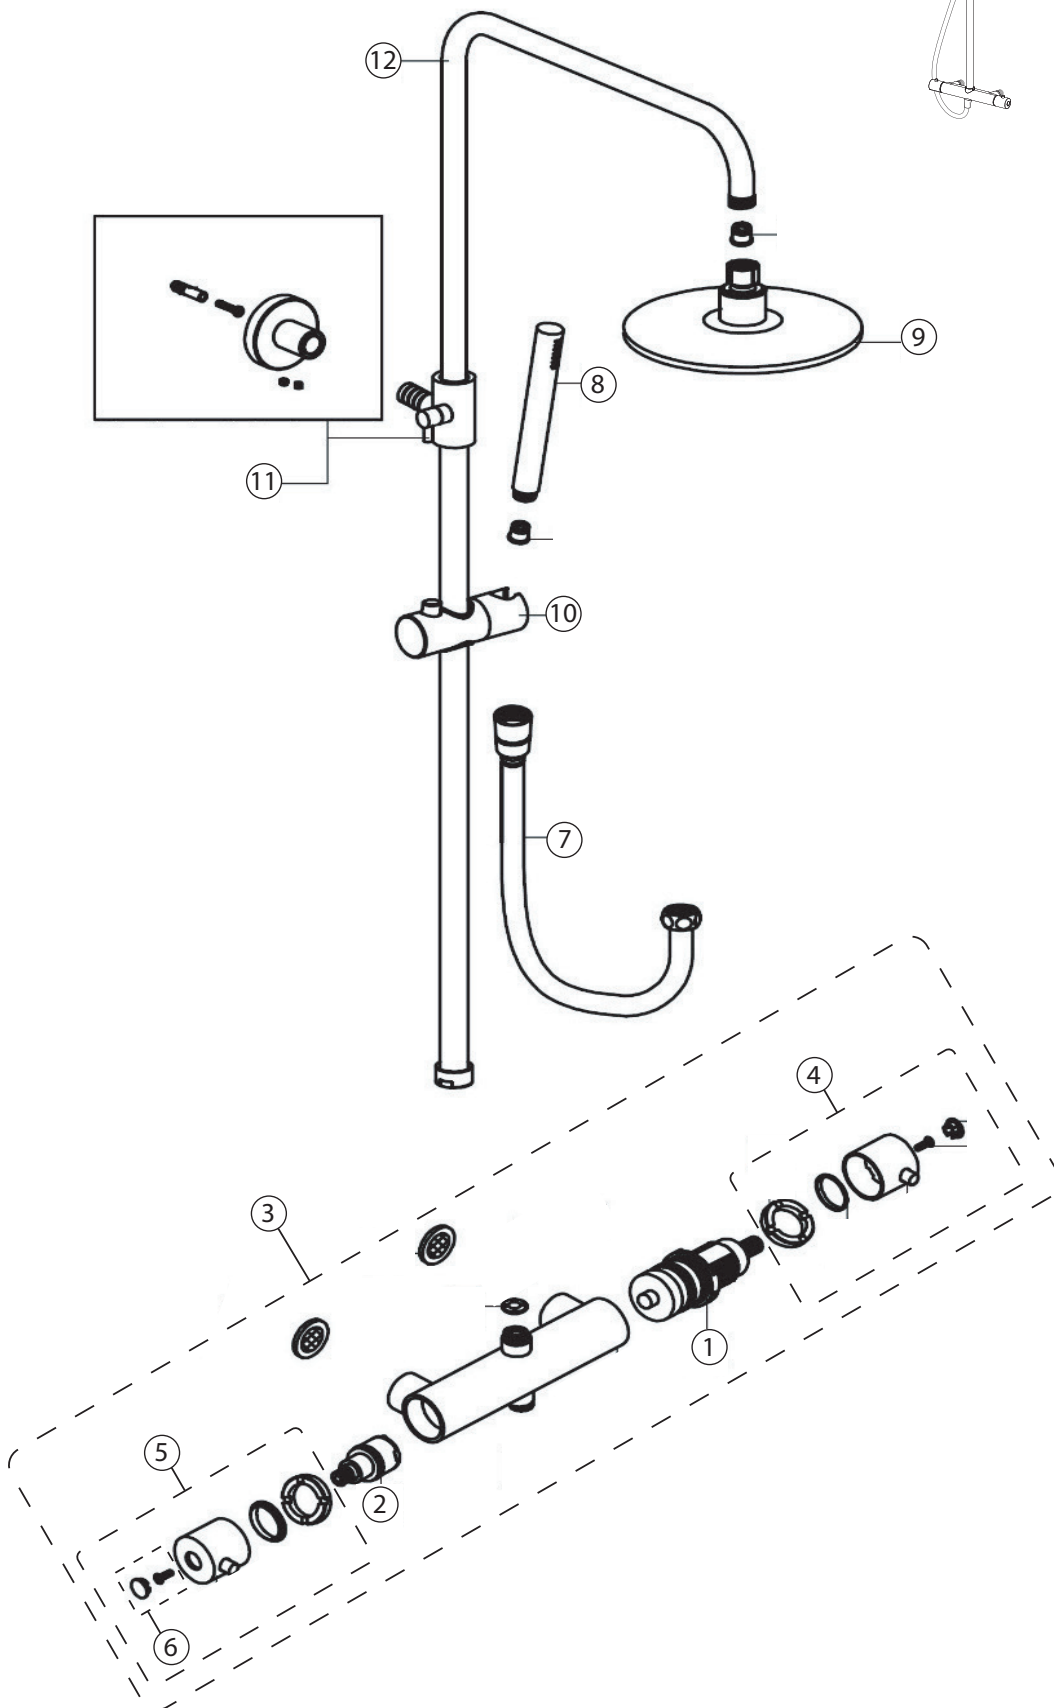

westerbergs matrix

Art: 20030400, 20030401, 20030402, 20030403

Westerbergs Badrum Svarvaregatan 5, Box 525, SE-301 80 Halmstad SVERIGE

Phone: SE +46 (35) 15 45 50 NO +47 69 35 15 40 FI +358 02 07 43 50 00

westerbergs.com