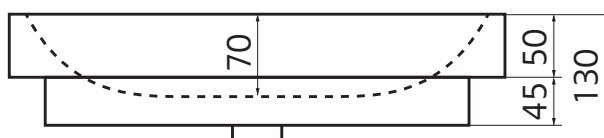

westerbergs hed 550

20210525 Art.nr: 20073311
Westerbergs Badrum part of Hata Bathroom Group AB.