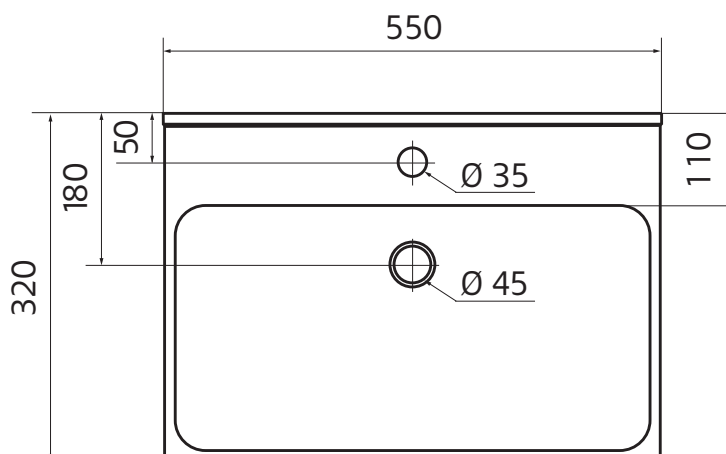

westerbergs hed 550

20210525 Art.nr: 20073311
Westerbergs Badrum part of Hata Bathroom Group AB.