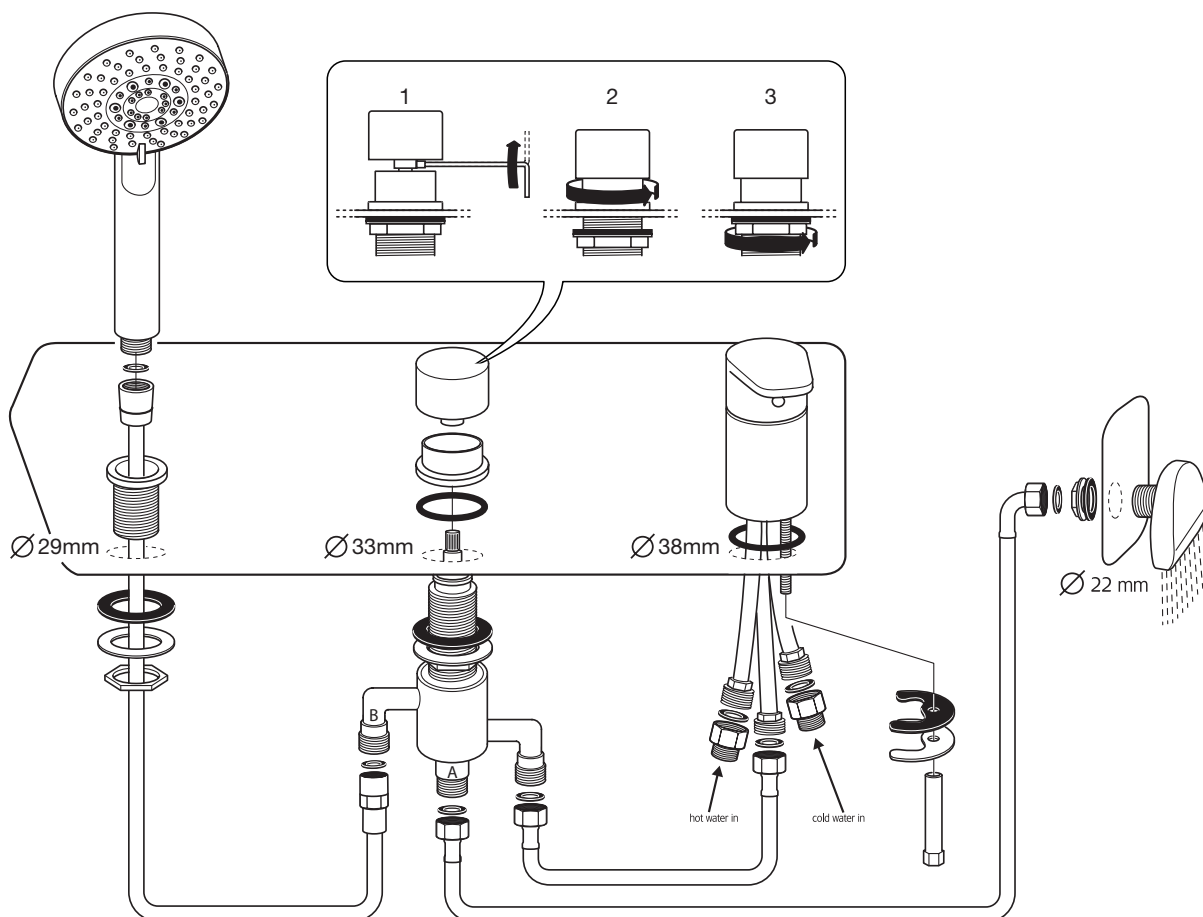

westerbergs forsa

20240913 Art.nr: 20080100
Westerbergs Badrum part of Hata Brand Group AB.